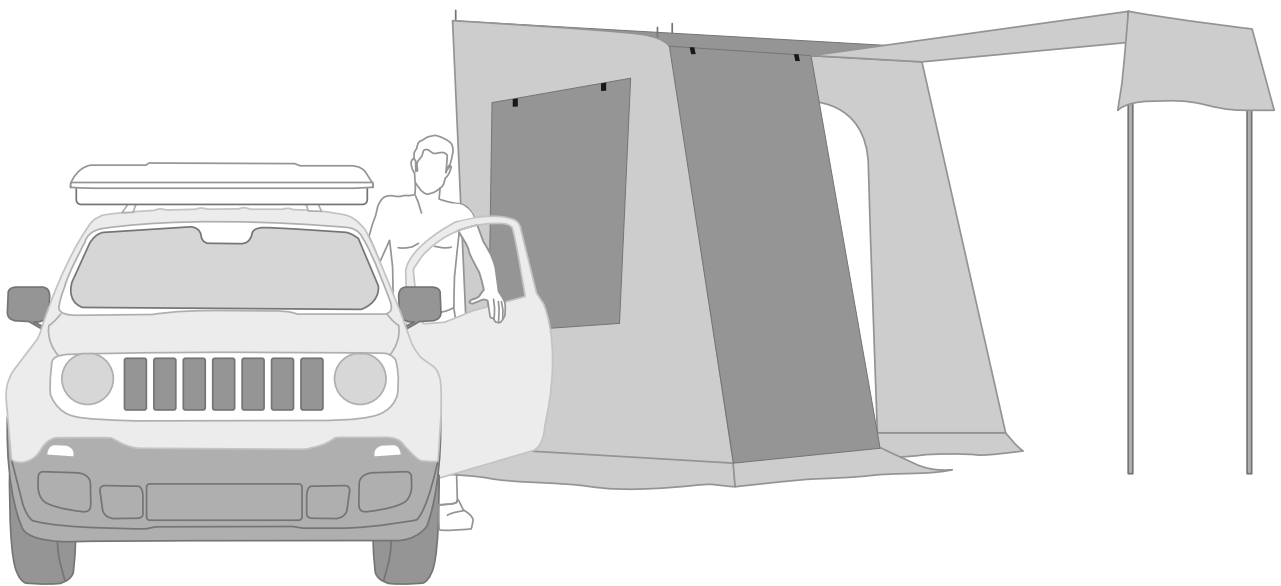

X2

M/06A

h min cm 155
h max cm 170

VERANDAH FOR CAR

h min cm 171
h max cm 220

**VERANDAH FOR 4X4
MONOVOLUME**

VERANDA INDIPENDENTE Art. M/05A - M/06A

ASSEMBLY