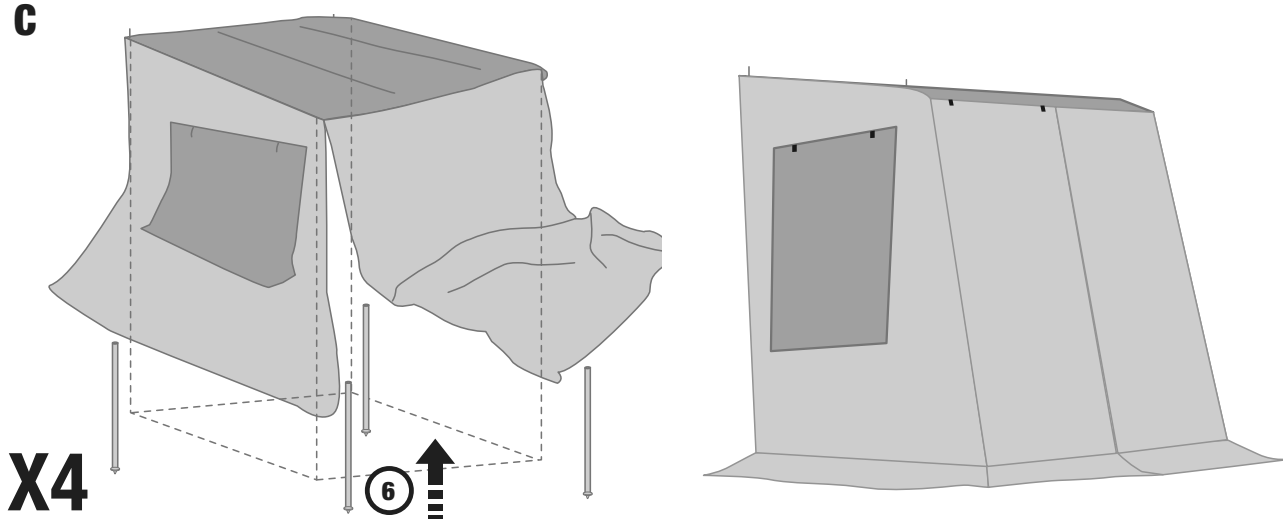

ASSEMBLY

Montaggio • Montage • Montage

A

B

C